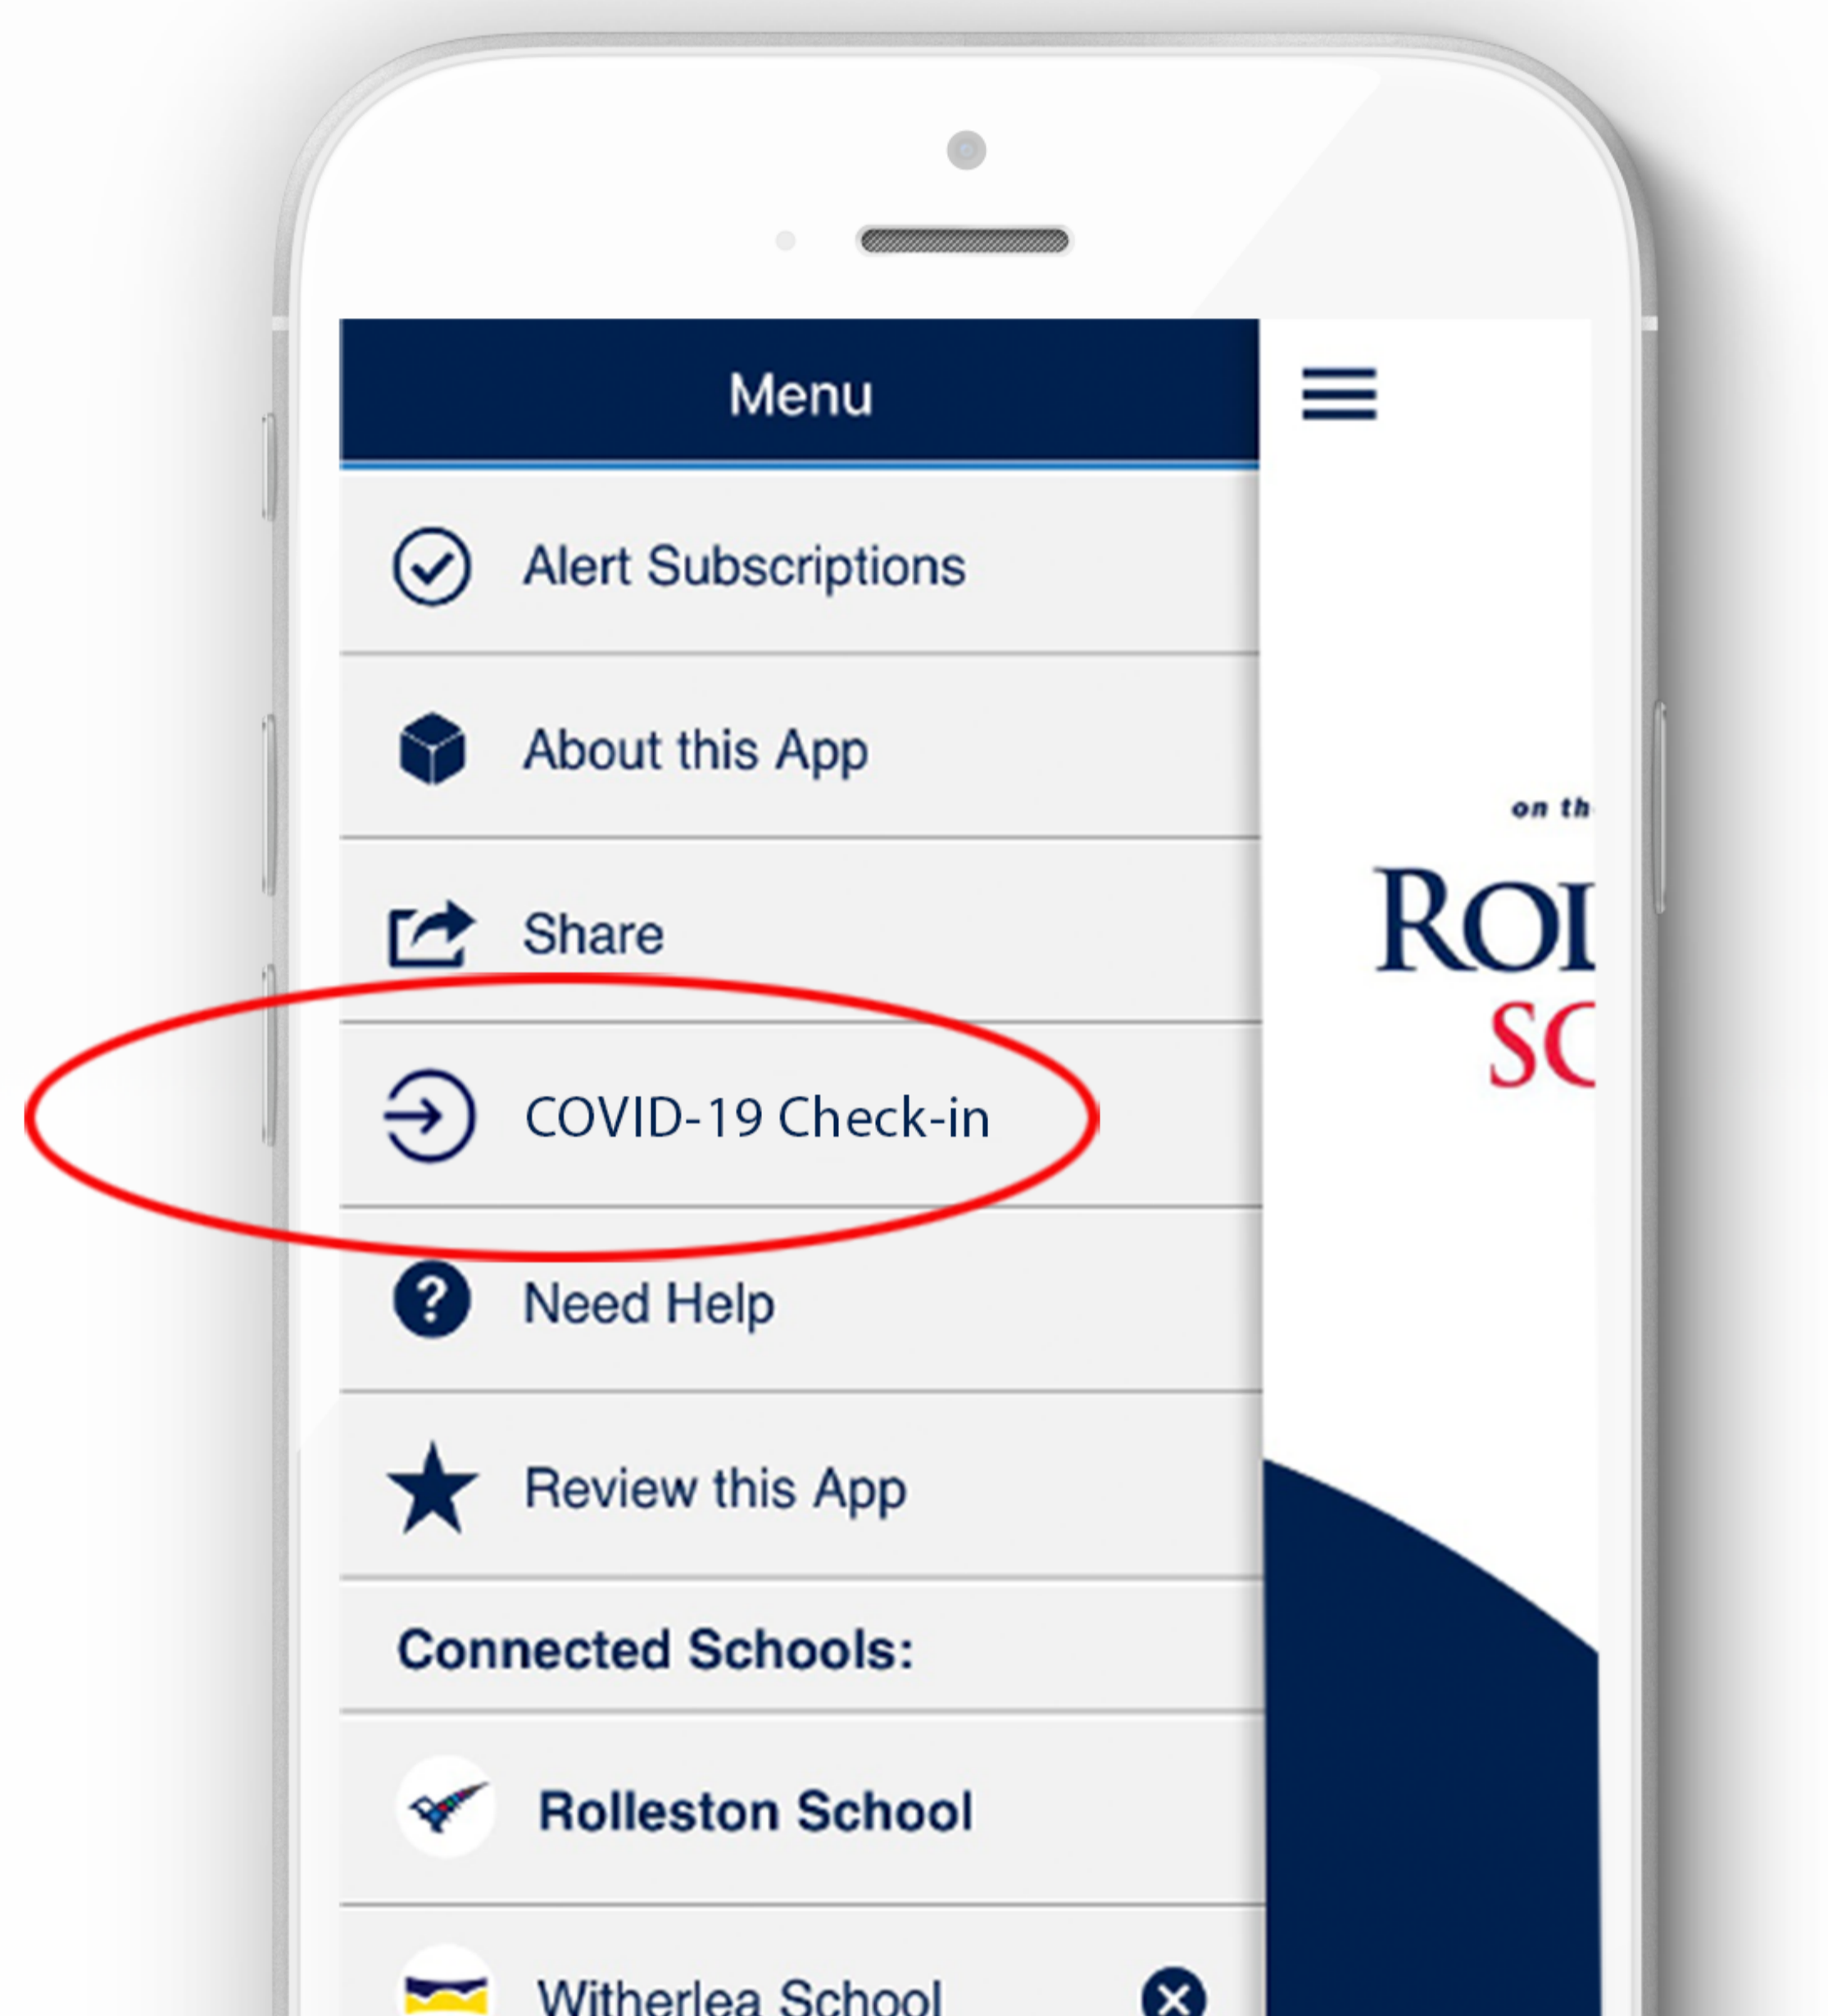

Cornwall Park District School

Our School App has a new COVID-19 Check-in module

“Available on App version 2.4.0 or greater”

Parents, caregivers and visitors can use the App to:

1) Check in to the School on arrival by registering your details.

2) Show staff confirmation screen if requested.

3) Check out when leaving the premises.

To download the App simply scan the QR code or go to the App Store on your Apple or Android device and Search '**SchoolAppsNZ**'.